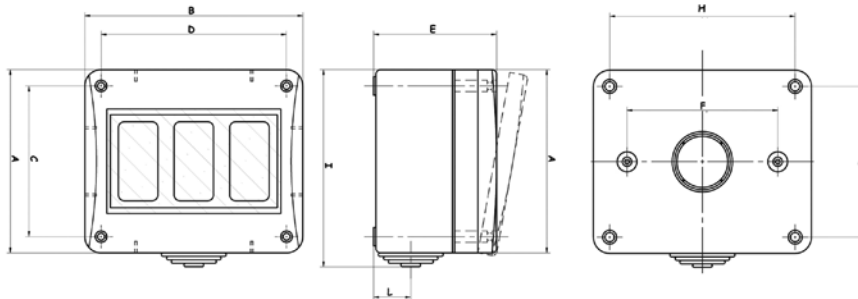

Codice	Colore	-A-	-B-	-C-	-D-	-E-	-F-	-G-	-H-	-I-	-L-	-M-	-N-
OL30083	-	80	92	64	77	66	60	64	77	86	16	-	-